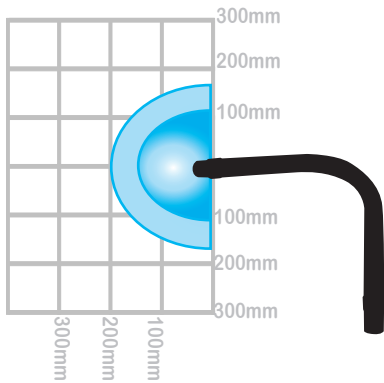

## 32mm & 75mm Stay Put Arms

The arms are made of black carbon loaded compressed polystyrene construction.

**SPAN32ESD-P**

32mm Stay Put Arm with nozzle  
750mm in length, nozzle has a 90 degree slant and is 30mm in diameter

**SPAF32ESD-P**

32mm Stay Put Arm with funnel  
750mm in length, funnel is 75mm in diameter

**SPA75ESD-P**

75mm Stay Put Arm with funnel  
950mm in length, funnel 160mm in diameter

Diagrams above, highlight the capture area of the stay put arms when extracting at a flow rate of 30m<sup>3</sup>/hr (darker shading) and 50m<sup>3</sup>/hr for 32mm arms, and 120m<sup>3</sup>/hr (darker shading) and 190m<sup>3</sup>/hr for 75mm arms. These measurements were taken with the arm situated above the working area.

Diagrams above, highlight the capture area of the stay put arms when extracting at a flow rate of 30m<sup>3</sup>/hr (darker shading) and 50m<sup>3</sup>/hr for 32mm arms, and 120m<sup>3</sup>/hr (darker shading) and 190m<sup>3</sup>/hr for 75mm arms. These measurements were taken with the arm resting side-ways on the work surface.

**DDT75**  
75mm Downdraft Tray

The capture area is equal to the size of the stainless steel tray, which is; 340mm x 255mm. The tray will also capture fumes upto 100mm above the tray.

75mm Cowl dimensions;  
Width 560mm, Depth 180mm, Height 180mm