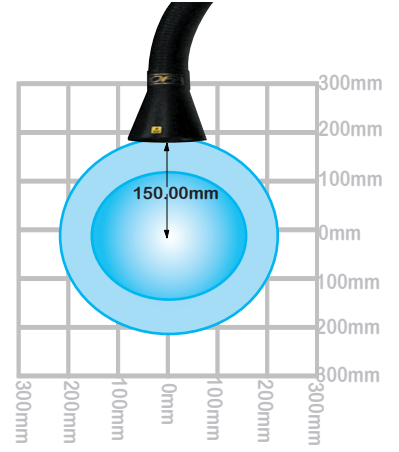

## 32mm & 75mm Stay Put Arms

The arms are made of black carbon loaded compressed polystyrene construction.

**SPAN32ESD-P**

32mm Stay Put Arm with nozzle  
750mm in length, nozzle has a 90 degree slant and is 30mm in diameter

**SPAF32ESD-P**

32mm Stay Put Arm with funnel  
750mm in length, funnel is 75mm in diameter

**SPA75ESD-P**

75mm Stay Put Arm with funnel  
950mm in length, funnel 160mm in diameter

Diagrams above, highlight the capture area of the stay put arms when extracting at a flow rate of 30m<sup>3</sup>/hr (darker shading) and 50m<sup>3</sup>/hr for 32mm arms, and 120m<sup>3</sup>/hr (darker shading) and 190m<sup>3</sup>/hr for 75mm arms. These measurements were taken with the arm situated above the working area.

Diagrams above, highlight the capture area of the stay put arms when extracting at a flow rate of 30m<sup>3</sup>/hr (darker shading) and 50m<sup>3</sup>/hr for 32mm arms, and 120m<sup>3</sup>/hr (darker shading) and 190m<sup>3</sup>/hr for 75mm arms. These measurements were taken with the arm resting side-ways on the work surface.

75mm Downdraft tray dimensions;  
Width 360mm, Depth 430mm, Height 90mm