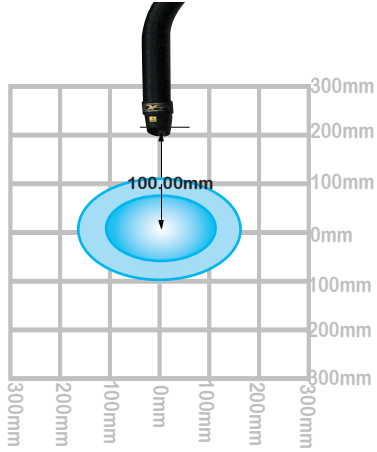

## 32mm & 75mm Stay Put Arms

The arms are made of black carbon loaded compressed polystyrene construction.

**SPAN32ESD-P**

32mm Stay Put Arm with nozzle  
750mm in length, nozzle has a 90 degree slant and is 30mm in diameter

**SPAF32ESD-P**

32mm Stay Put Arm with funnel  
750mm in length, funnel is 75mm in diameter

**SPA75ESD-P**

75mm Stay Put Arm with funnel  
950mm in length, funnel 160mm in diameter

Diagrams above, highlight the capture area of the stay put arms when extracting at a flow rate of 30m<sup>3</sup>/hr (darker shading) and 50m<sup>3</sup>/hr for 32mm arms, and 120m<sup>3</sup>/hr (darker shading) and 190m<sup>3</sup>/hr for 75mm arms. These measurements were taken with the arm situated above the working area.

Diagrams above, highlight the capture area of the stay put arms when extracting at a flow rate of 30m<sup>3</sup>/hr (darker shading) and 50m<sup>3</sup>/hr for 32mm arms, and 120m<sup>3</sup>/hr (darker shading) and 190m<sup>3</sup>/hr for 75mm arms. These measurements were taken with the arm resting side-ways on the work surface.

**DDT75**  
75mm Downdraft Tray

The capture area is equal to the size of the stainless steel tray, which is; 340mm x 255mm. The tray will also capture fumes upto 100mm above the tray.

75mm Cowl dimensions;  
Width 560mm, Depth 180mm, Height 180mm