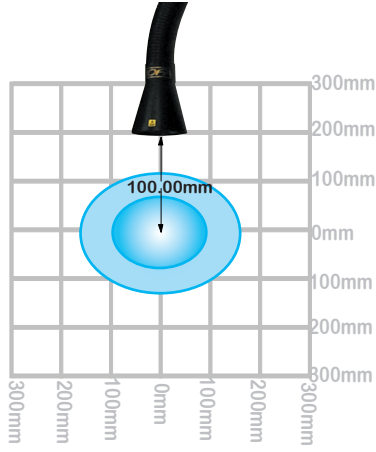

## 32mm & 75mm Stay Put Arms

The arms are made of black carbon loaded compressed polystyrene construction.

**SPAN32ESD-P**

32mm Stay Put Arm with nozzle  
750mm in length, nozzle has a 90 degree slant and is 30mm in diameter

**SPAF32ESD-P**

32mm Stay Put Arm with funnel  
750mm in length, funnel is 75mm in diameter

**SPA75ESD-P**

75mm Stay Put Arm with funnel  
950mm in length, funnel 160mm in diameter

Diagrams above, highlight the capture area of the stay put arms when extracting at a flow rate of 30m<sup>3</sup>/hr (darker shading) and 50m<sup>3</sup>/hr for 32mm arms, and 120m<sup>3</sup>/hr (darker shading) and 190m<sup>3</sup>/hr for 75mm arms. These measurements were taken with the arm situated above the working area.

**DDT75**  
75mm Downdraft Tray

The capture area is equal to the size of the stainless steel tray, which is; 340mm x 255mm. The tray will also capture fumes upto 100mm above the tray.

75mm Cowl dimensions;  
Width 560mm, Depth 180mm, Height 180mm

75mm Downdraft tray dimensions;  
Width 360mm, Depth 430mm, Height 90mm