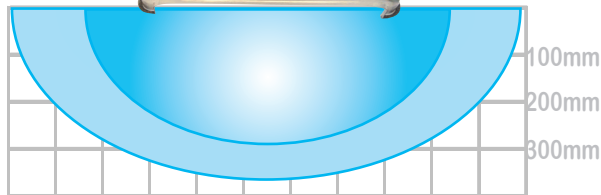

**SPAF32ESD-P**

32mm Stay Put Arm with funnel  
750mm in length, funnel is 75mm in diameter

**SPA75ESD-P**

75mm Stay Put Arm with funnel  
950mm in length, funnel 160mm in diameter

Diagrams above, highlight the capture area of the stay put arms when extracting at a flow rate of 30m<sup>3</sup>/hr (darker shading) and 50m<sup>3</sup>/hr for 32mm arms, and 120m<sup>3</sup>/hr (darker shading) and 190m<sup>3</sup>/hr for 75mm arms. These measurements were taken with the arm situated above the working area.

Diagrams above, highlight the capture area of the stay put arms when extracting at a flow rate of 30m<sup>3</sup>/hr (darker shading) and 50m<sup>3</sup>/hr for 32mm arms, and 120m<sup>3</sup>/hr (darker shading) and 190m<sup>3</sup>/hr for 75mm arms. These measurements were taken with the arm resting side-ways on the work surface.

## 75mm Cowls & Downdraft Tray

The 75mm ESD cowls are made of black conductive H.I. polystyrene construction.

The clear 75mm cowls are made from clear PTG plastic.

The 75mm downdraft tray carcass is made of aluminium, the tray is stainless steel.

50mm extraction accessories are also available. Please see 50mm accessories data sheet for details.

**CCC75ESD**  
75mm Black ESD Cowl

**CCC75**  
75mm Clear Cowl

The capture area of the 75mm cowls is taken from in front of the cowls, shown opposite. The height of the capture area is 160mm.