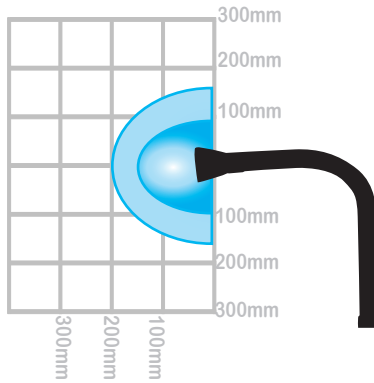

## 32mm & 75mm Stay Put Arms

The arms are made of black carbon loaded compressed polystyrene construction.

**SPAN32ESD-P**

32mm Stay Put Arm with nozzle  
750mm in length, nozzle has a 90 degree slant and is 30mm in diameter

**SPAF32ESD-P**

32mm Stay Put Arm with funnel  
750mm in length, funnel is 75mm in diameter

**SPA75ESD-P**

75mm Stay Put Arm with funnel  
950mm in length, funnel 160mm in diameter

Diagrams above, highlight the capture area of the stay put arms when extracting at a flow rate of 30m<sup>3</sup>/hr (darker shading) and 50m<sup>3</sup>/hr for 32mm arms, and 120m<sup>3</sup>/hr (darker shading) and 190m<sup>3</sup>/hr for 75mm arms. These measurements were taken with the arm situated above the working area.

Diagrams above, highlight the capture area of the stay put arms when extracting at a flow rate of 30m<sup>3</sup>/hr (darker shading) and 50m<sup>3</sup>/hr for 32mm arms, and 120m<sup>3</sup>/hr (darker shading) and 190m<sup>3</sup>/hr for 75mm arms. These measurements were taken with the arm resting side-ways on the work surface.

**DDT75**  
75mm Downdraft Tray

The capture area is equal to the size of the stainless steel tray, which is; 340mm x 255mm. The tray will also capture fumes upto 100mm above the tray.

75mm Cowl dimensions;  
Width 560mm, Depth 180mm, Height 180mm